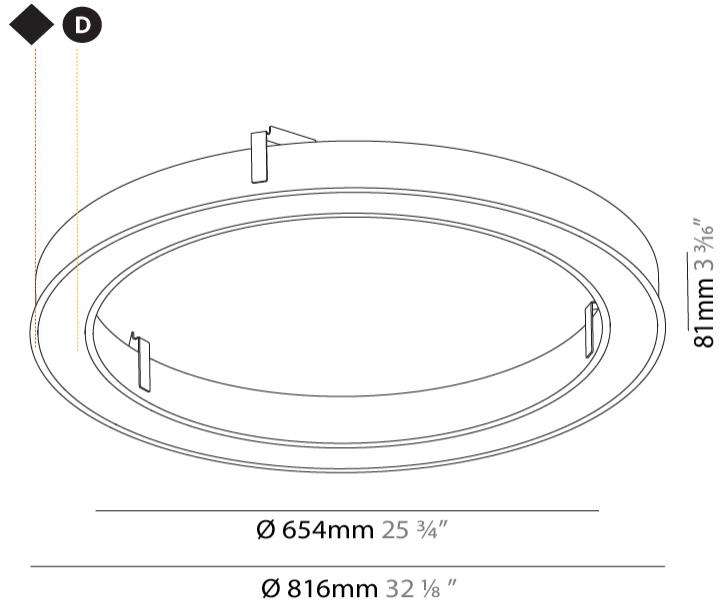

#### PHYSICAL

Shape: Round
Diameter (mm): 816
Diameter (in): 32 1/8
Height (mm): 81
Height (in): 3 3/16
Min. Recessing Depth (mm): 120
Min. Recessing Depth (in): 4 3/4
Light Distribution: Direct
Weight (kg): 6.755
Weight (lbs): 14.89
Diffuser: PMMA - Opal or Micro-Prism
Fixture Finish: SSR / BKV / CWI / CRY / HAB / UFT / ITA / RUA / FTG / MYG / LOD / PUS / FRO / FUP / KIA / POP / BLS / SPG / MEY / GOH / GUM / CHC / COM / ABZ / JAG / OBR / MOS / ROR
Fixture Material: Aluminum
Cut-out Measurements: 807mm / 31 3/4" x 663mm / 26 1/8"

#### RATINGS AND CERTIFICATIONS

Certified By: Certified for North American Standards
IP rating: IP20

807mm x 663mm  
31 3/4" x 26 1/8"

120mm  
4 3/4"

10 - 30mm  
3/8" - 1 3/16"

PROJECT	_____
TYPE	_____
SPECIFIER	_____
QUANTITY	_____
DATE	_____

#### PHYSICAL

Shape: Round
Diameter (mm): 1566
Diameter (in): 61 <sup>5</sup> / <sub>8</sub>
Height (mm): 81
Height (in): 3 <sup>3</sup> / <sub>16</sub>
Min. Recessing Depth (mm): 120
Min. Recessing Depth (in): 4 <sup>3</sup> / <sub>4</sub>
Light Distribution: Direct
Weight (kg): 14.042
Weight (lbs): 30.96
Diffuser: PMMA - Opal or Micro-Prism
Fixture Finish: SSR / BKV / CWI / CRY / HAB / UFT / ITA / RUA / FTG / MYG / LOD / PUS / FRO / FUP / KIA / POP / BLS / SPG / MEY / GOH / GUM / CHC / COM / ABZ / JAG / OBR / MOS / ROR
Fixture Material: Aluminum

#### PHYSICAL

Shape: Round  
 Diameter (mm): 3016  
 Diameter (in): 118 3/4  
 Height (mm): 81  
 Height (in): 3 3/16  
 Min. Recessing Depth (mm): 120  
 Min. Recessing Depth (in): 4 3/4  
 Light Distribution: Direct  
 Weight (kg): 27.132  
 Weight (lbs): 59.69  
 Diffuser: PMMA - Opal or Micro-Prism  
 Fixture Finish: SSR / BKV / CWI / CRY / HAB / UFT / ITA / RUA / FTG / MYG / LOD / PUS / FRO / FUP / KIA / POP / BLS / SPG / MEY / GOH / GUM / CHC / COM / ABZ / JAG / OBR / MOS / ROR  
 Fixture Material: Aluminum  
 Cut-out Measurements: 3007mm / 118 3/8" x 2863mm / 112 11/16"