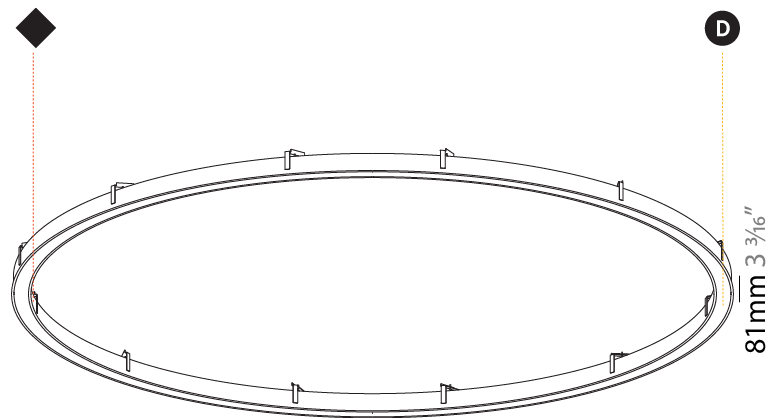

GENERAL

Series: Glorious
Subseries: Glorious Slim
Brand: Prolicht
Division: Architectural
Mounting Type: Recessed
Mounting Location: Ceiling
Subcategory: Ambient

PHYSICAL

Shape: Round
Diameter (mm): 3016
Diameter (in): 118 3/4
Height (mm): 81
Height (in): 3 3/16
Min. Recessing Depth (mm): 120
Min. Recessing Depth (in): 4 3/4
Light Distribution: Direct
Weight (kg): 27.132
Weight (lbs): 59.69
Diffuser: PMMA - Opal or Micro-Prism
Fixture Finish: SSR / BKV / CWI / CRY / HAB / UFT / ITA / RUA / FTG / MYG / LOD / PUS / FRO / FUP / KIA / POP / BLS / SPG / MEY / GOH / GUM / CHC / COM / ABZ / JAG / OBR / MOS / ROR
Fixture Material: Aluminum
Cut-out Measurements: 3007mm / 118 3/8" x 2863mm / 112 11/16"

ELECTRICAL

Lamp Type: LED (Zhaga Standard)
Input Wattage (W): 224
Total Output Wattage (W): 192
Dimming: Tri-Mode (Non-Dimming and Phase Dimming (120Vac only) and 0-10V Dimming)
Driver Included: Yes
Driver Location: Integrated
Driver Type: Constant Current - Universal
Driver Class: Class 2
Input Voltage (V): 120 - 277
Constant Current (MA): 350

LED

Color Temperature (°K): 3000 / 3500 / 4000
Max. Delivered Lumen (lm): 27160 / 27724 / 28290
CRI: >80 CRI
Efficiency (%): 0.884
Lamp Life (hrs): 50000

OPTICAL

RATINGS AND CERTIFICATIONS

Certified By: Certified for North American Standards
IP rating: IP20

Ø 2854mm 112 3/8"

Ø 3016mm 118 3/4"

3007mm x 2863mm
118 3/8" x 112 11/16"

120mm
4 3/4"

10 - 30mm
3/8" - 1 3/16"