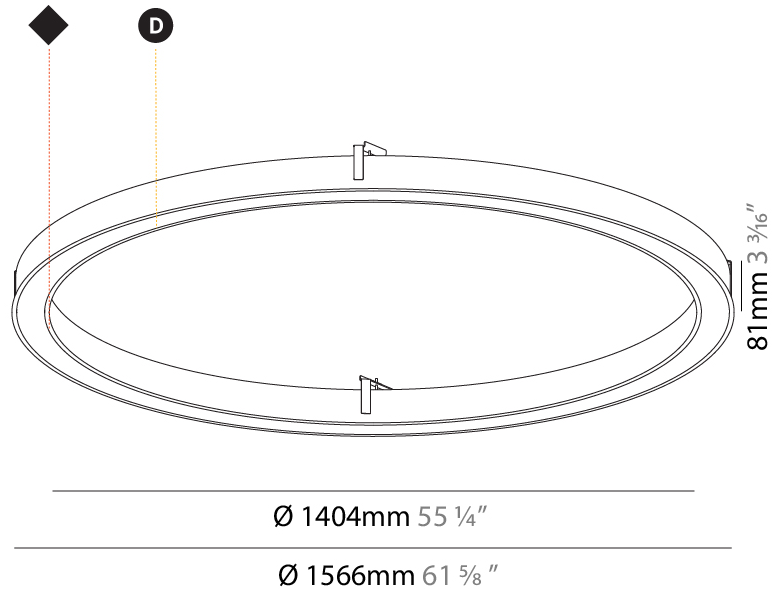

#### PHYSICAL

Shape: Round
Diameter (mm): 816
Diameter (in): 32 1/8
Height (mm): 81
Height (in): 3 3/16
Min. Recessing Depth (mm): 120
Min. Recessing Depth (in): 4 3/4
Light Distribution: Direct
Weight (kg): 6.755
Weight (lbs): 14.89
Diffuser: PMMA - Opal or Micro-Prism
Fixture Finish: SSR / BKV / CWI / CRY / HAB / UFT / ITA / RUA / FTG / MYG / LOD / PUS / FRO / FUP / KIA / POP / BLS / SPG / MEY / GOH / GUM / CHC / COM / ABZ / JAG / OBR / MOS / ROR
Fixture Material: Aluminum
Cut-out Measurements: 807mm / 31 3/4" x 663mm / 26 1/8"

#### PHYSICAL

Shape: Round
Diameter (mm): 1566
Diameter (in): 61 <sup>5</sup> / <sub>8</sub>
Height (mm): 81
Height (in): 3 <sup>3</sup> / <sub>16</sub>
Min. Recessing Depth (mm): 120
Min. Recessing Depth (in): 4 <sup>3</sup> / <sub>4</sub>
Light Distribution: Direct
Weight (kg): 14.042
Weight (lbs): 30.96
Diffuser: PMMA - Opal or Micro-Prism
Fixture Finish: SSR / BKV / CWI / CRY / HAB / UFT / ITA / RUA / FTG / MYG / LOD / PUS / FRO / FUP / KIA / POP / BLS / SPG / MEY / GOH / GUM / CHC / COM / ABZ / JAG / OBR / MOS / ROR
Fixture Material: Aluminum

#### RATINGS AND CERTIFICATIONS

Certified By: Certified for North American Standards
IP rating: IP20

1557mm x 1413mm  
61 <sup>5</sup>/<sub>16</sub>" x 55 <sup>5</sup>/<sub>16</sub>"

120mm  
4 <sup>3</sup>/<sub>4</sub>"

#### PHYSICAL

Shape: Round  
 Diameter (mm): 3016  
 Diameter (in): 118 3/4  
 Height (mm): 81  
 Height (in): 3 3/16  
 Min. Recessing Depth (mm): 120  
 Min. Recessing Depth (in): 4 3/4  
 Light Distribution: Direct  
 Weight (kg): 27.132  
 Weight (lbs): 59.69  
 Diffuser: PMMA - Opal or Micro-Prism  
 Fixture Finish: SSR / BKV / CWI / CRY / HAB / UFT / ITA / RUA / FTG / MYG / LOD / PUS / FRO / FUP / KIA / POP / BLS / SPG / MEY / GOH / GUM / CHC / COM / ABZ / JAG / OBR / MOS / ROR  
 Fixture Material: Aluminum  
 Cut-out Measurements: 3007mm / 118 3/8" x 2863mm / 112 11/16"